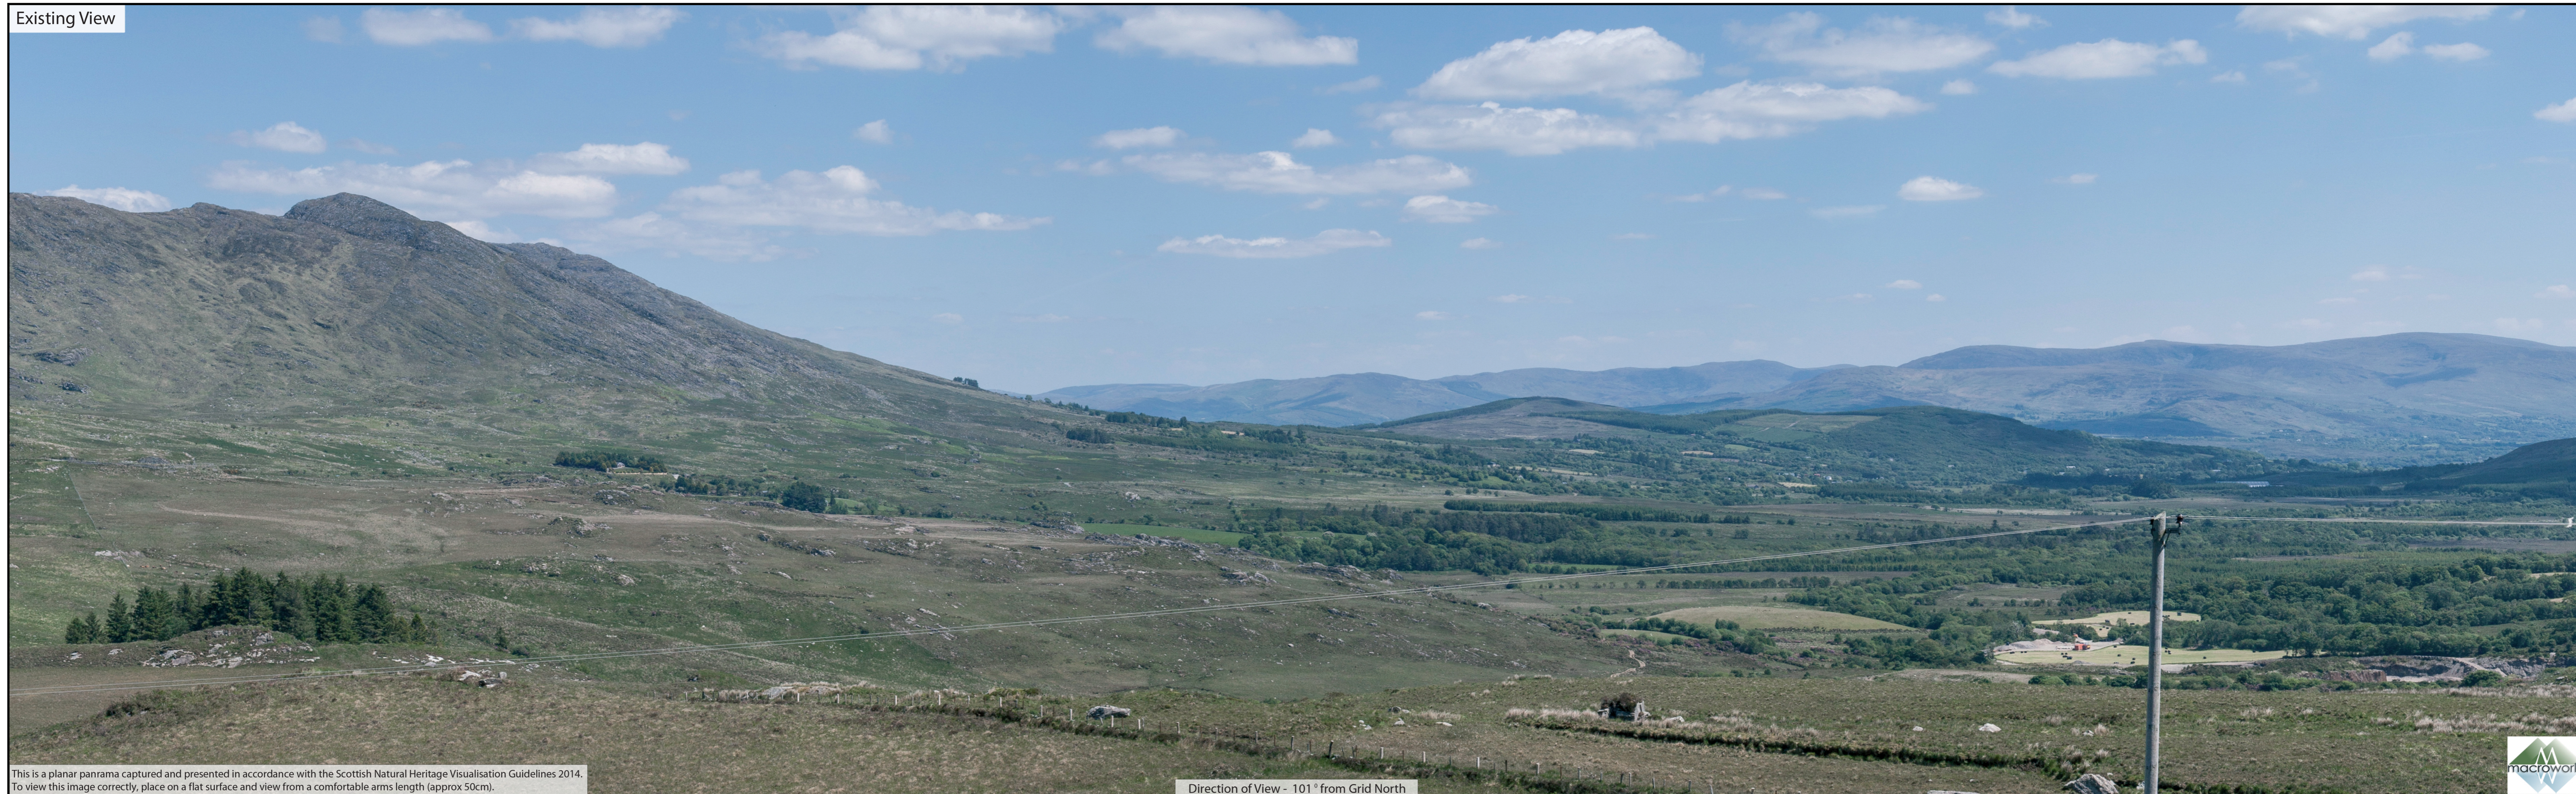

Existing View

This is a planar panorama captured and presented in accordance with the Scottish Natural Heritage Visualisation Guidelines 2014. To view this image correctly, place on a flat surface and view from a comfortable arms length (approx 50cm).

Direction of View - 101 ° from Grid North